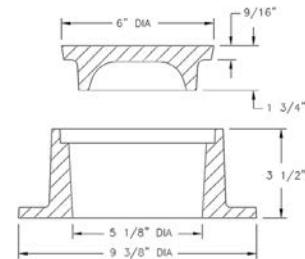

3633 FRAME & COVER

Heavy duty

Options
Special lettered covers

3638 MONUMENT BOX & COVER

Heavy duty

3639 MONUMENT BOX & COVER

Heavy duty
3 7/8" ht. frame
18" height frame — 363912

Options
Special lettered covers
Adjusting risers

18" height frame 363912