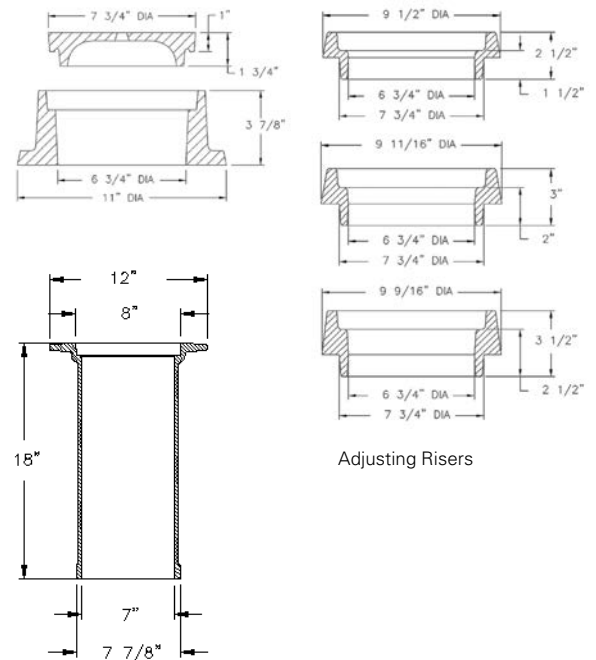

3633 FRAME & COVER

Heavy duty

Options
Special lettered covers

3638 MONUMENT BOX & COVER

Heavy duty

3639 MONUMENT BOX & COVER

Heavy duty
3 7/8" ht. frame
18" height frame — 363912

Options
Special lettered covers
Adjusting risers

18" height frame 363912