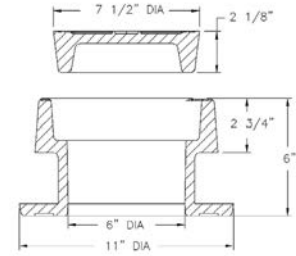

3633 FRAME & COVER

Heavy duty

Options
Special lettered covers

3638 MONUMENT BOX & COVER

Heavy duty

3639 MONUMENT BOX & COVER

Heavy duty
3 7/8" ht. frame
18" height frame — 363912

Options
Special lettered covers
Adjusting risers

18" height frame 363912